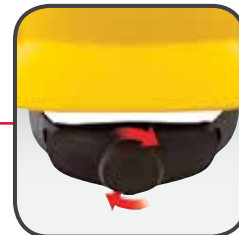

# Innovative design takes hard hat comfort to the next level

3M's unique, lightweight shell sits lower on the head to reduce pressure points and increase security.

3M™ Scotchlite™  
Reflective Material for  
enhanced visibility

Optimized comfort with  
3 levels of adjustment

Smooth, easy turning  
ratchet suspension

H-700 Cap Style

Optional Uvicator™ Sensor lets wearer know when to replace  
hard hat due to UV exposure

Custom logo  
programs available